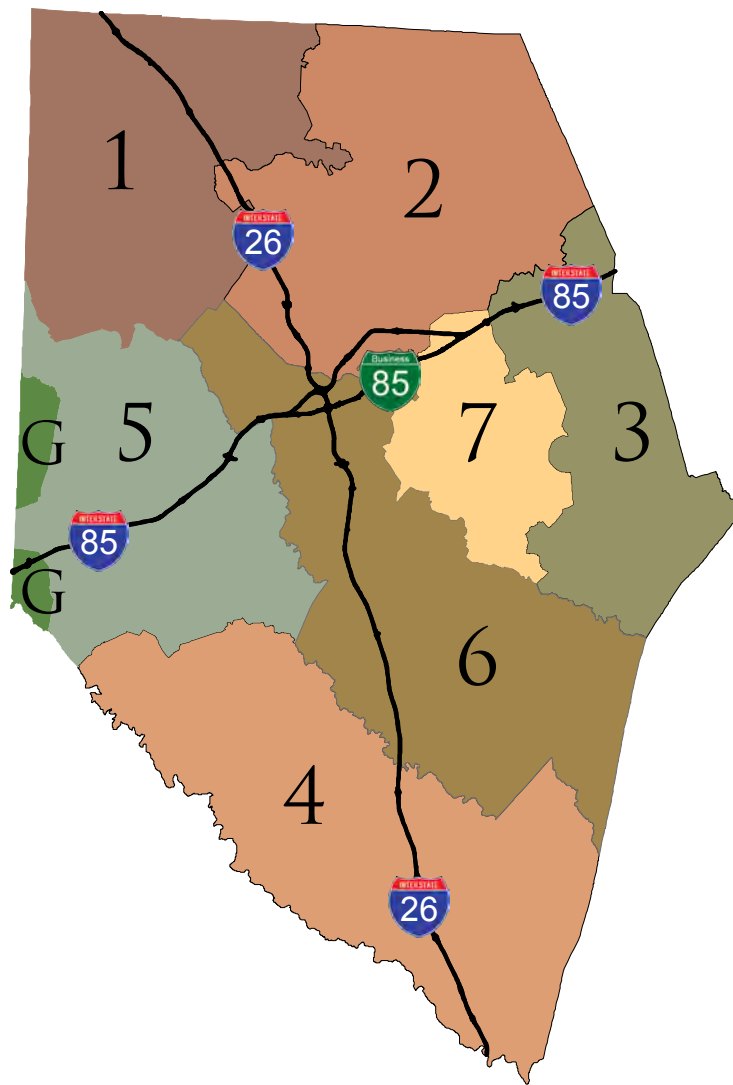

SPARTANBURG COUNTY SCHOOL DISTRICTS

Spartanburg County School District Demographics

School District	District 1			District 2			District 3			District 4		
	1990	2000	Percent Change	1990	2000	Percent Change	1990	2000	Percent Change	1990	2000	Percent Change
Population												
White	17,846	21,642	21.27%	30,375	36,740	20.95%	13,643	13,814	1.25%	11,784	13,736	16.56%
Black	2,470	2,419	-2.06%	3,135	3,988	27.21%	2,688	2,823	5.02%	3,000	3,238	7.93%
Hispanic	114	414	263.16%	233	1,272	445.92%	59	266	350.85%	69	373	440.58%
Other	83	610		294	1,877		44	387		52	467	
Total Population	20,442	24,671	20.69%	33,886	42,605	25.73%	16,390	17,024	3.87%	14,853	17,441	17.42%
Age												
Under 18	4,794	5,847	21.96%	8,799	11,141	26.62%	4,057	4,246	4.66%	3,373	4,122	22.21%
18-64	12,487	15,288	22.43%	21,940	27,245	24.18%	9,978	10,417	4.40%	9,483	11,281	18.96%
Over 64	3,161	3,536	11.86%	3,147	4,219	34.06%	2,355	2,361	0.25%	1,997	2,038	2.05%
Housing Units	8,216	10,504	27.85%	12,919	17,201	33.14%	6,497	7,278	12.02%	5,521	6,798	23.13%

**Children in the Greer areas of Spartanburg County attend Greenville County District Schools. (See Map)

SPARTANBURG AREA TRANSPORTATION STUDY

This map is a graphical representation only, and should not be considered an official map of school district boundaries. Population statistics were derived from the 1990 and 2000 year US Census. As the Census allowed multiple ethnic identifications for individuals, the sum of population by race does not equal Total Population.