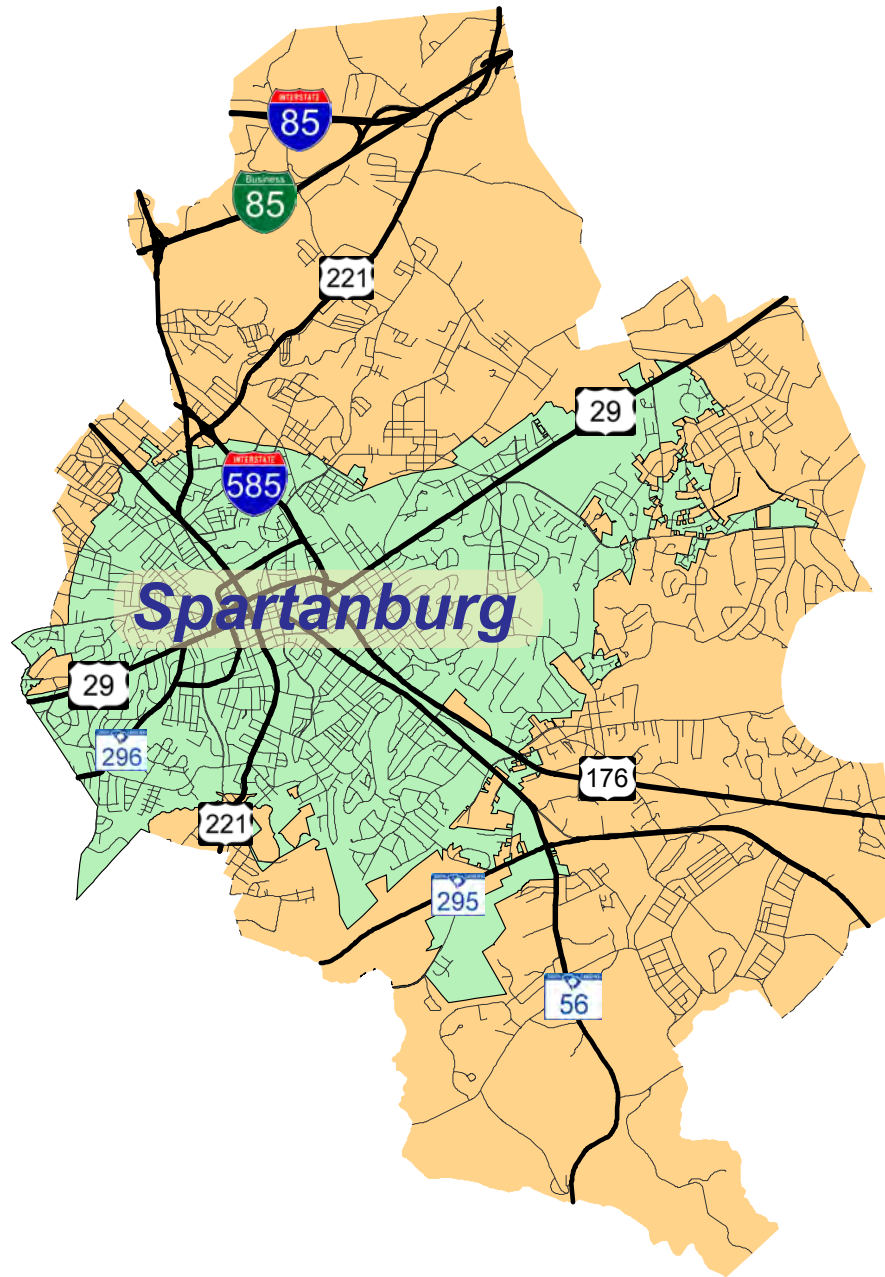

SCHOOL DISTRICT SEVEN

School District	District 7		
	1990	2000	Percent Change
Census Year			
Population			
White	37,682	32,215	-14.51%
Black	21,990	21,686	-1.38%
Hispanic	476	1,010	112.18%
Other*	870	2,154	
Total Population	60,693	56,055	-7.64%
Age			
Under 18	14,875	13,290	-10.66%
18-64	36,709	33,470	-8.82%
Over 64	9,109	9,295	2.04%
Housing Units	25,119	25,297	0.71%

SPARTANBURG AREA
TRANSPORTATION STUDY

This map is a graphical representation only, and should not be considered an official map of school district boundaries. Population statistics were derived from the 1990 and 2000 year US Census. As the Census allowed multiple ethnic identifications for individuals, the sum of population by race does not equal Total Population.