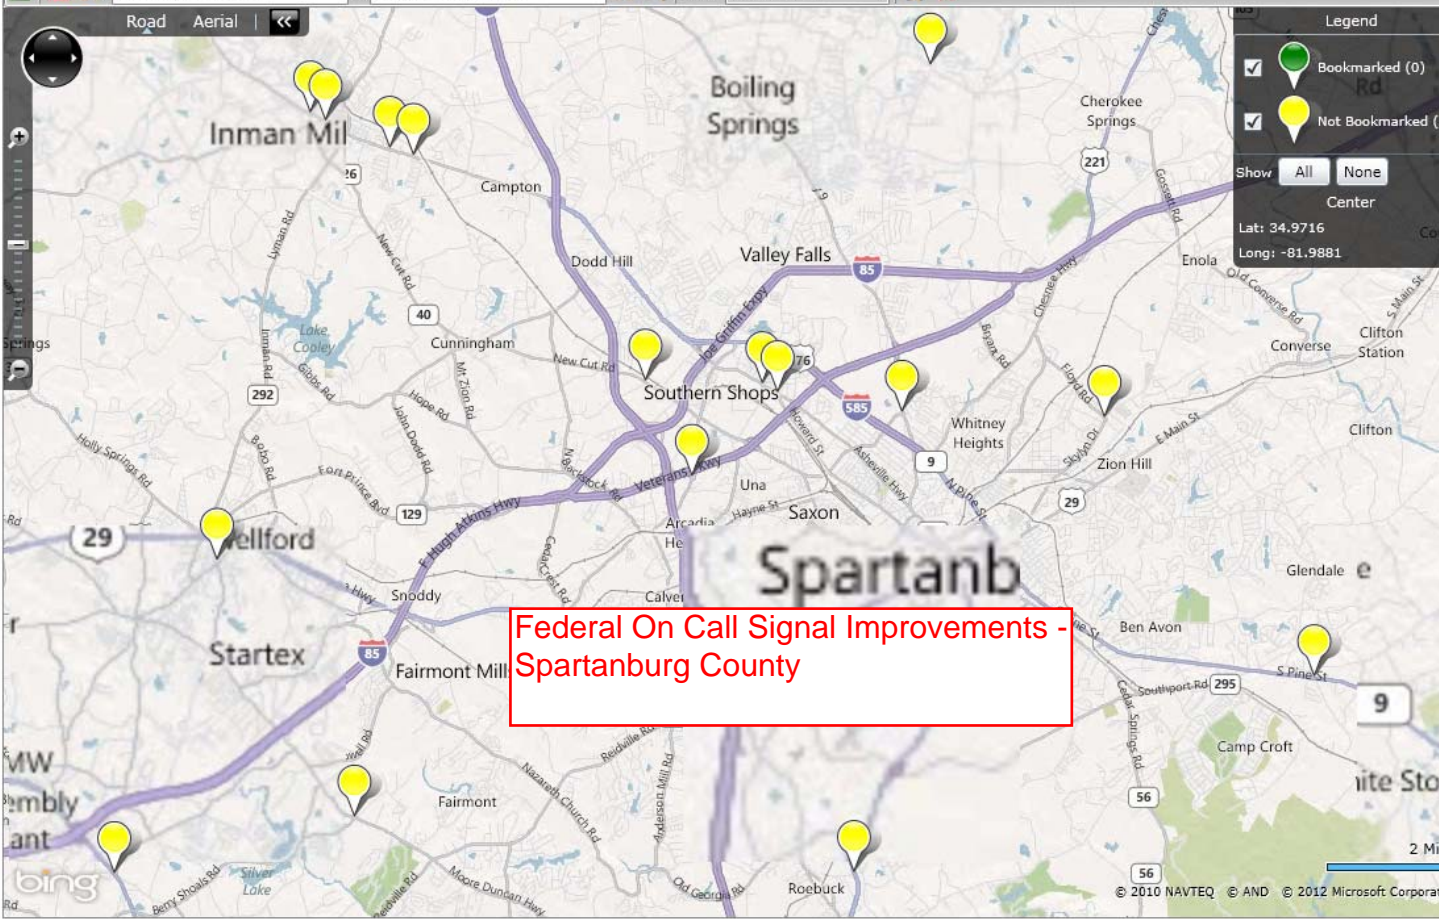

Search for address 1

& Search for address 2

View: Bookmarked

Road Aerial

Legend

- Bookmarked (0)
- Not Bookmarked (21)

Show

Center

Lat: 34.9716  
Long: -81.9881

Federal On Call Signal Improvements - Spartanburg County