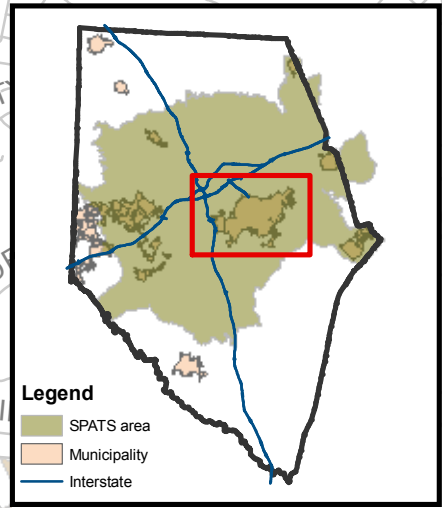

SPARTA ROUTES

2012

Legend

- SPATS area
- Municipality
- Interstate

- Legend**
- 1 Westgate Out
 - 1 Westgate In
 - 2 Hillcrest Out
 - 2 Hillcrest In
 - 2 Hillcrest Out (8:30 & 2:30 only)
 - 3 N Church Out
 - 3 N Church In
 - 4 S Church Out
 - 4 S Church In
 - 5 Spartanburg Community College Out
 - 5 Spartanburg Community College In
 - 6 S Liberty Out
 - 6 S Liberty In
 - 7 Crestview Out
 - 7 Crestview In
 - 8 Dorman Centre Out
 - 8 Dorman Centre In
 - 8 Dorman Centre Out (by call only)
 - Street
 - Interstate 26
 - Interstate 85
 - Interstate 85 (Business)
 - Municipality